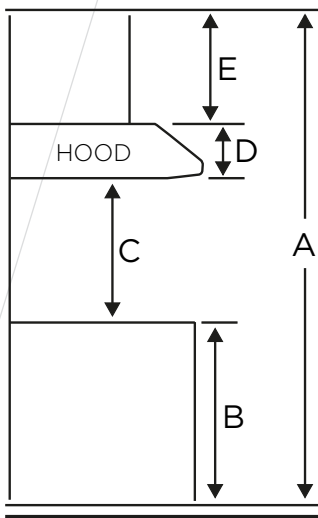

SPECIFICATIONS AND DIMENSIONS

Dimensions	35 1/2" (W) x 19 3/4" (D) x 10 3/8" (H)
Stainless steel grade	201
Electrical requirements	120V / 60Hz / 2.7A
Accessories (optional)	AD-780-SS (Chimney extension, 780 mm high, replaces the upper portion of the standard chimney)
Warranty	1-year parts and labour
UPC code	628173080287

AVO-368CS3
36" WALL MOUNT HOOD

AVIVA

DIMENSIONS

DUCT TRANSITION

6" & 8" round top

3 1/4" x 10" top & back

INSTALLATION

A	Floor to ceiling height	VARIABLE
B	Floor to counter top height (standard)	36"
C	Recommended height between cooking surface and bottom of the hood	28" to 30"
D	Hood height	10 3/8"
E	Chimney height (standard)	13" to 31 7/8"