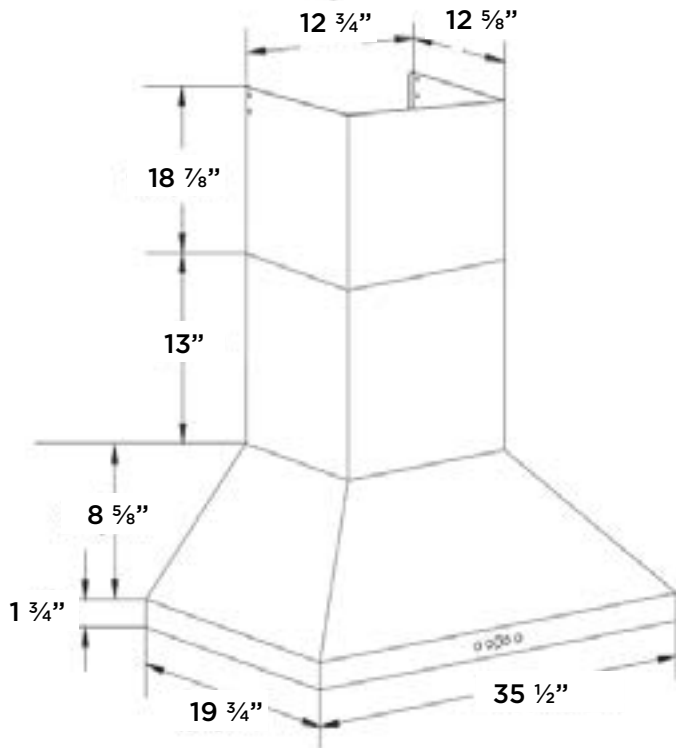

AVO-368CS3
36" WALL MOUNT HOOD

AVIVA

CONTROLS AND FUNCTIONS

Control	Soft touch with LCD
Lighting	2 bulbs, 3W LED
Power and speed	860 CFM, 6-speeds
Sound level	Speed 1, 1.5 sones Speed 6, 5.0 sones
Filter Type	3 Stainless steel baffle filters
Duct transition	6" and 8" round top 3 1/4 x 10" top and rear
Chimney	Included, up to 9'0" ceilings
Power-off Delay Timer	Yes
Clean Filter Reminder	Yes

SPECIFICATIONS AND DIMENSIONS

Dimensions	35 1/2" (W) x 19 3/4" (D) x 10 3/8" (H)
Stainless steel grade	201
Electrical requirements	120V / 60Hz / 2.7A
Accessories (optional)	AD-780-SS (Chimney extension, 780 mm high, replaces the upper portion of the standard chimney)
Warranty	1-year parts and labour
UPC code	628173080287

AVO-368CS3
36" WALL MOUNT HOOD

AVIVA

DIMENSIONS

DUCT TRANSITION

6" & 8" round top

3 1/4" x 10" top & back

INSTALLATION

A	Floor to ceiling height	VARIABLE
B	Floor to counter top height (standard)	36"
C	Recommended height between cooking surface and bottom of the hood	28" to 30"
D	Hood height	10 3/8"
E	Chimney height (standard)	13" to 31 7/8"