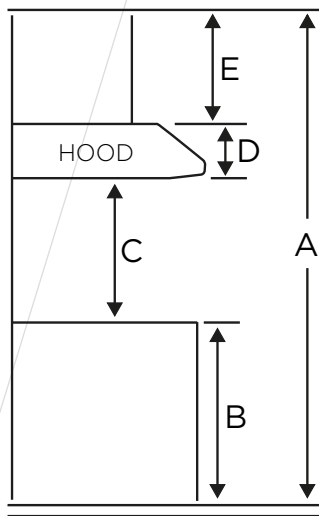

AVP44108PS2
44" POWER PACK HOOD

AVIVA

CONTROLS AND FUNCTIONS

Controls	Electronic push buttons with LCD display
Lighting	2 bulbs, frosted LED 3500k
Power and speed	1000 CFM, 4-speeds
Filter Type	3 aluminium micro hole filters and stainless steel baffle filters
Duct transition	8" & 10" round top
Power-off Delay Timer	Yes

SPECIFICATIONS AND DIMENSIONS

Dimensions	44" (W) x 18" (D) x 14 1/8" (H)
Stainless steel grade	430
Electrical requirements	120V / 60Hz / 3A
Warranty	1-year parts and labour
UPC Code	628173080300

AVP44108PS2
44" POWER PACK HOOD

AVIVA

DIMENSIONS

INSTALLATION

DUCT TRANSITION

8" & 10" round top

A	Floor to ceiling height	VARIABLE
B	Floor to counter top height (standard)	36"
C	Recommended height between cooking surface and bottom of the hood	28" to 30"
D	Hood height	14 1/8"