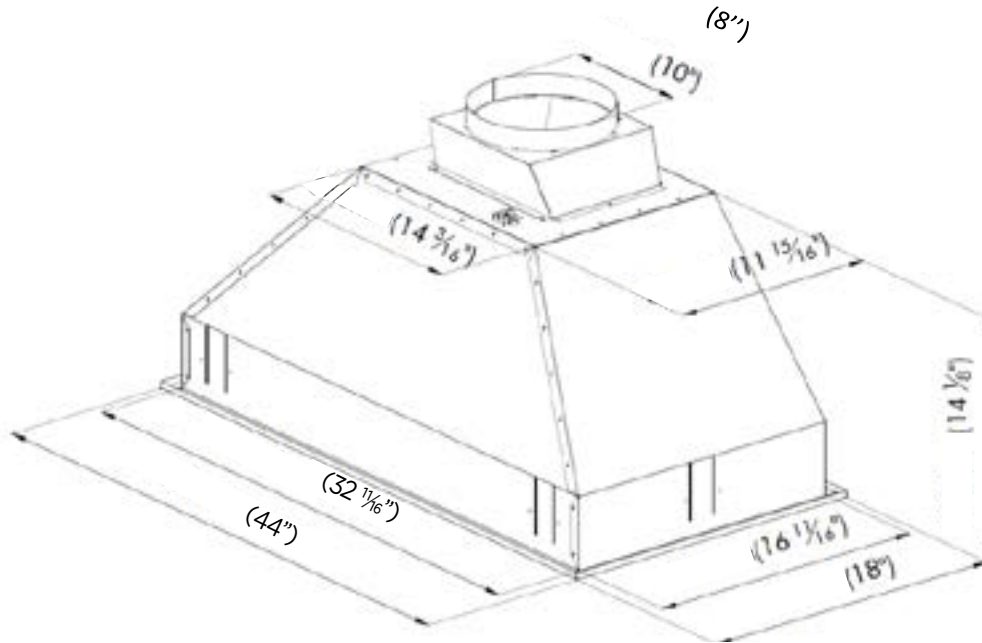

AVP44108PS2
44" POWER PACK HOOD

AVIVA

CONTROLS AND FUNCTIONS

Controls	Electronic push buttons with LCD display
Lighting	2 bulbs, frosted LED 3500k
Power and speed	1000 CFM, 4-speeds
Filter Type	3 aluminium micro hole filters and stainless steel baffle filters
Duct transition	8" & 10" round top
Power-off Delay Timer	Yes

SPECIFICATIONS AND DIMENSIONS

Dimensions	44" (W) x 18" (D) x 14 1/8" (H)
Stainless steel grade	430
Electrical requirements	120V / 60Hz / 3A
Warranty	1-year parts and labour
UPC Code	628173080300

AVP44108PS2
44" POWER PACK HOOD

AVIVA

DIMENSIONS

INSTALLATION

DUCT TRANSITION

8" & 10" round top

A	Floor to ceiling height	VARIABLE
B	Floor to counter top height (standard)	36"
C	Recommended height between cooking surface and bottom of the hood	28" to 30"
D	Hood height	14 1/8"