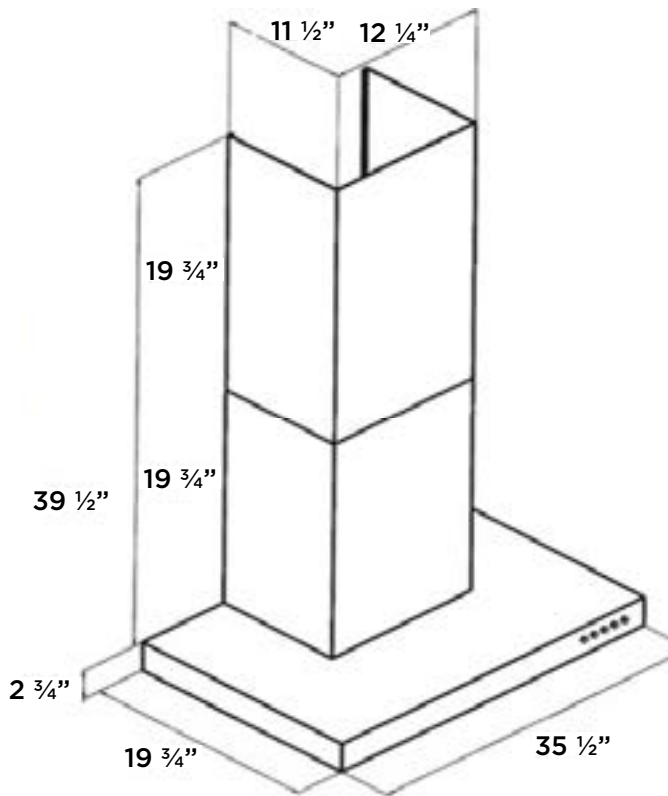

AVW-368CS2 36" WALL MOUNT HOOD

AVIVA

CONTROLS AND FUNCTIONS

Control	Soft touch with LCD display
Lighting	2 bulbs, 3W LED
Power and speed	860 CFM, 6-speeds
Sound level	Speed 1, 2.4 sones Speed 6, 6.2 sones
Filter Type	3 aluminium micro hole filters and 3 stainless steel baffle filters
Duct transition	6" and 8" round top
Chimney	Included, up to 9'0" ceilings
Power-off Delay Timer	Yes
Clean Filter Reminder	Yes

SPECIFICATIONS AND DIMENSIONS

Dimensions	35 1/2"(W) x 19 3/4"(D) x 2 3/4"(H)
Stainless steel grade	201
Electrical requirements	120V / 60Hz / 2.7A
Accessories (optional)	AD-800S2 (Chimney extension, 800 mm high, replaces the upper portion of the standard chimney)
Warranty	1-year parts and labour
UPC code	628173080348

AVW-368CS2
36" WALL MOUNT HOOD

AVIVA

DIMENSIONS

DUCT TRANSITION

6" and 8" round top

INSTALLATION

A	Floor to ceiling height	VARIABLE
B	Floor to counter top height (standard)	36"
C	Recommended height between cooking surface and bottom of the hood	28" to 30"
D	Hood height	2 3/4"
E	Chimney height (standard)	19 3/4" to 39 1/2"