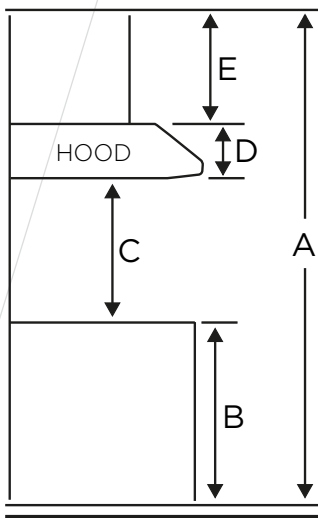

SPECIFICATIONS AND DIMENSIONS

Dimensions	35 1/2"(W) x 19 3/4"(D) x 2 3/4"(H)
Stainless steel grade	201
Electrical requirements	120V / 60Hz / 2.7A
Accessories (optional)	AD-800S2 (Chimney extension, 800 mm high, replaces the upper portion of the standard chimney)
Warranty	1-year parts and labour
UPC code	628173080348

AVW-368CS2
36" WALL MOUNT HOOD

AVIVA

DIMENSIONS

DUCT TRANSITION

6" and 8" round top

INSTALLATION

A	Floor to ceiling height	VARIABLE
B	Floor to counter top height (standard)	36"
C	Recommended height between cooking surface and bottom of the hood	28" to 30"
D	Hood height	2 3/4"
E	Chimney height (standard)	19 3/4" to 39 1/2"