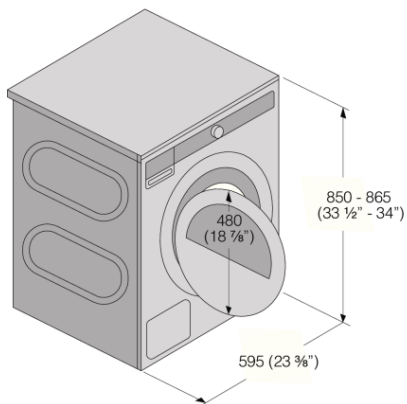

- Connecting cord with plug
- Connection rating: 5800 W
- Number of phases: 1
- Current: 30 A
- Frequency: 60 Hz
- Net weight: 145 lbs
- Marked for recycling
- ISO 14001

Dimensions

- Product dimensions (HxWxD): 33 7/16" × 23 7/16" × 30 1/4" (850 × 595 × 769 mm)
- Depth with door open: 45 7/8" (1165 mm)
- Cord length: 66 15/16" (1700 mm)

Logistic information

- Packaging dimensions: 36 1/4" × 25 3/16" × 33" (920 × 640 × 838 mm)
- Total weight of packaged product: 155 lbs
- Code: 730244
- EAN code: 3838782098772

Tumble Dryer/TD-85/USA