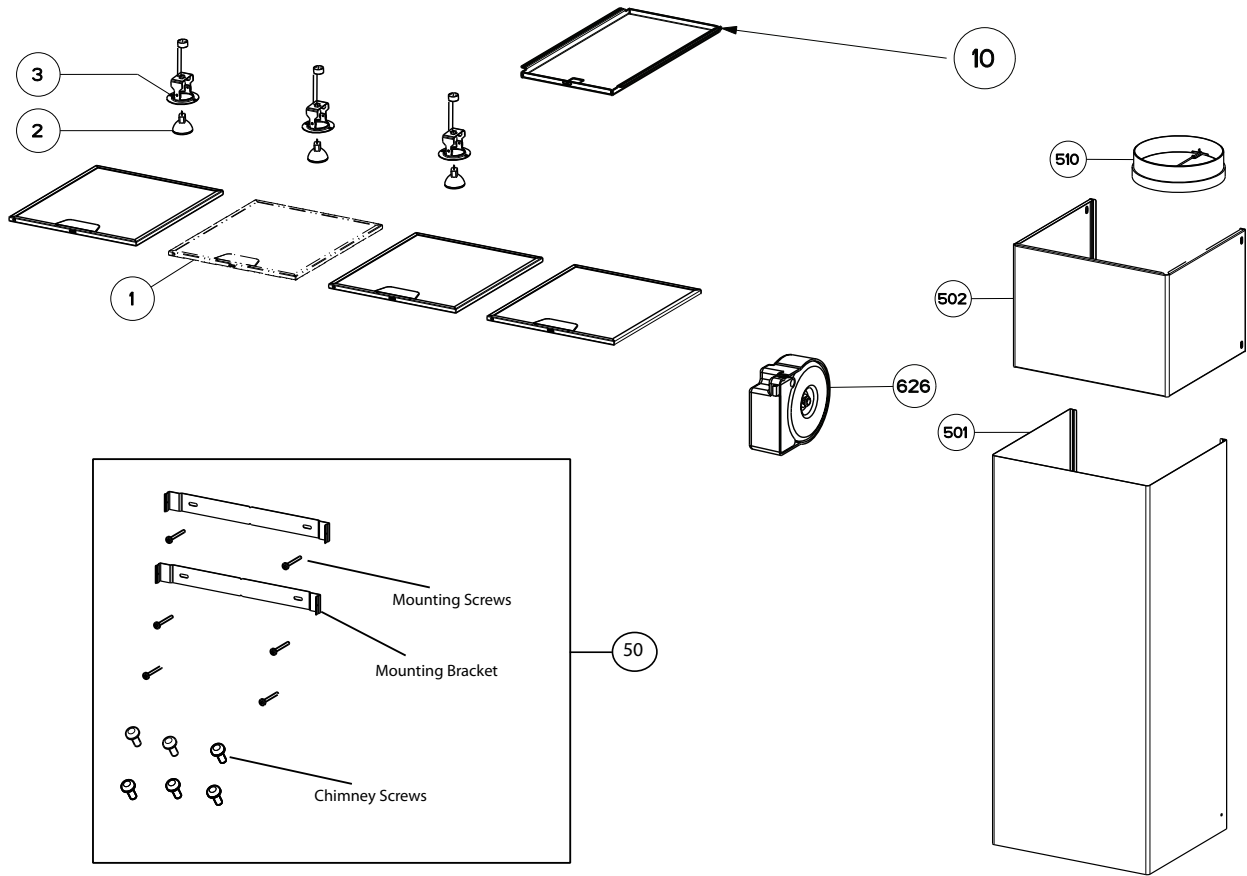

DIAMANTE LED CONTROL (Serial # Starts 1 - 9 or A)
 DIAM (30,36,48) SS

body / chimney components

Look for the following identifiers:

Round Control with Red Digits

	Model Number	DIAM30SS	DIAM36SS	DIAM48SS	
Key	Description	30	36	48	Qty Req.
1	Grease Filter	133.0018.482	133.0018.482	133.0018.482	2=30 / 3=36 / 4=48
2	Halogen Lamps	133.0046.418	133.0046.418	133.0046.418	2=30 / 3=36,48
3	Lamp Holder	133.0052.517	133.0052.517	133.0052.517	2=30 / 3=36,48
10	Filter Spacer	133.0059.662	NA	NA	1
50	Installation Hardware	133.0084.478	133.0084.478	133.0084.478	1
501	Lower Chimney	133.0179.668	133.0179.668	133.0179.668	1
502	Upper Chimney	133.0059.669	133.0059.669	133.0059.669	1
510	Damper	133.0055.994	133.0055.994	133.0055.994	1
626	Transformer	133.0052.516	133.0053.047	133.0053.047	1

DIAMANTE LED CONTROL (Serial # Starts 1 - 9 or A)
 DIAM (30,36,48) SS

motor / control components

Key	Model Number	DIAM (30,36,48)	Qty Req.
101	Control Button Kit	133.0179.011	1
190	Switchboard Kit	133.0179.013	1
303	Capacitor	133.0060.648	1
399	Motor Kit	133.0174.148	1