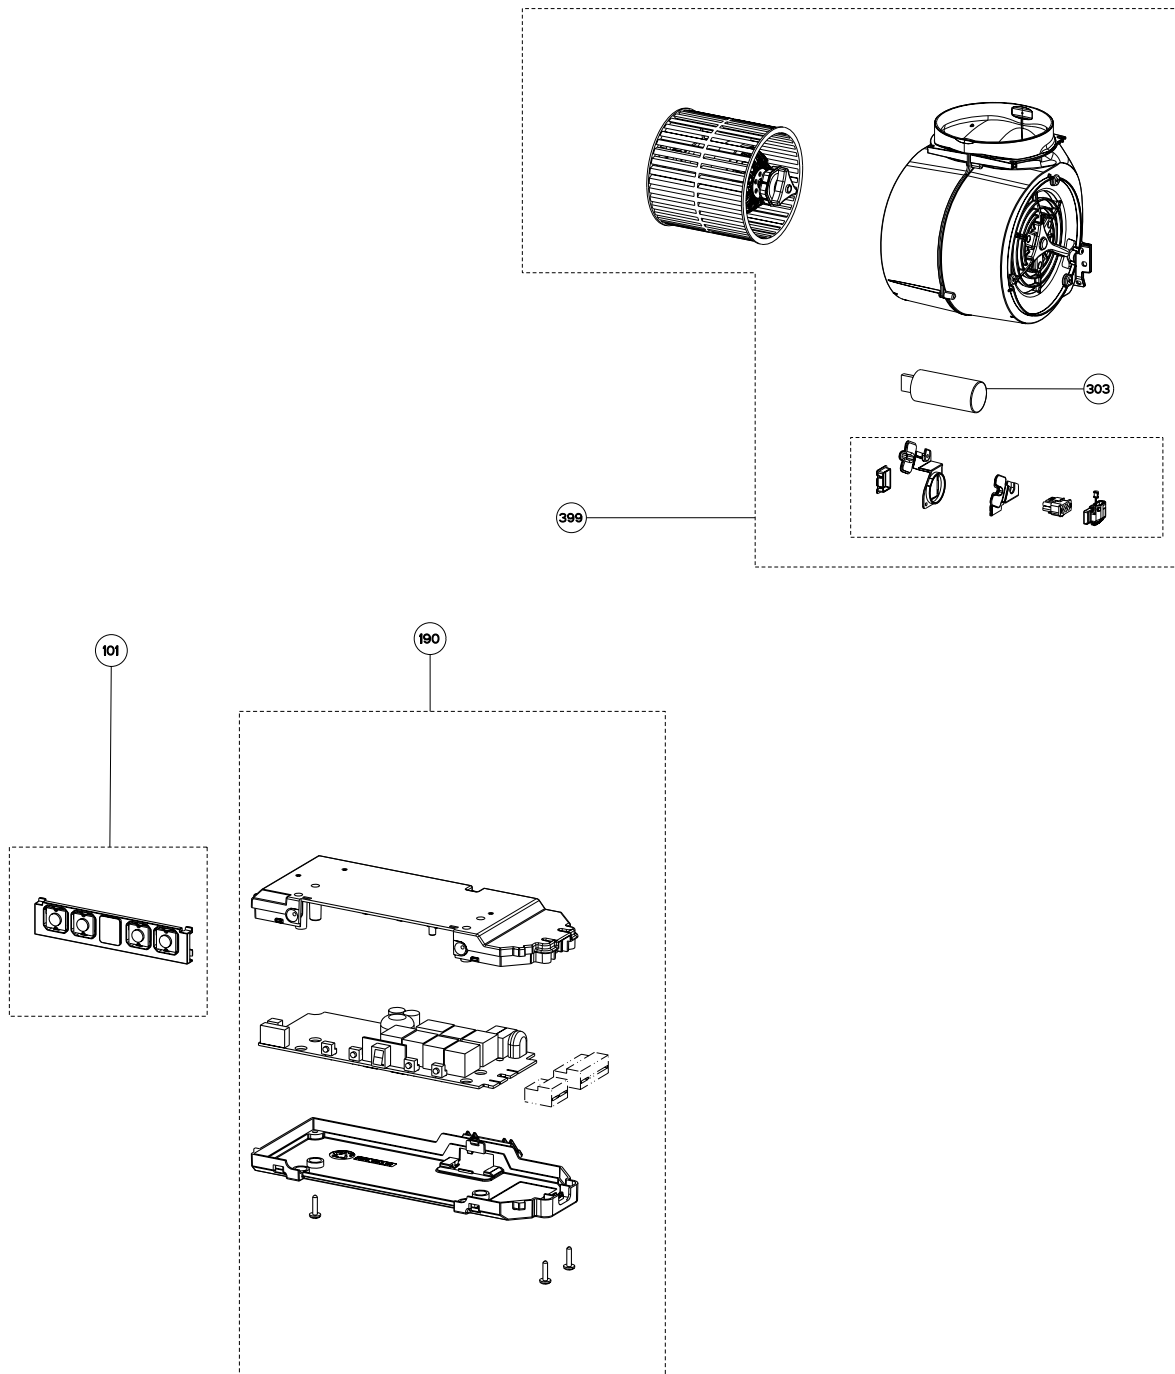

DIAMANTE LED CONTROL (Serial # Starts 1 - 9 or A)
 DIAM (30,36,48) SS

body / chimney components

Look for the following identifiers:

Round Control with Red Digits

	Model Number	DIAM30SS	DIAM36SS	DIAM48SS	
Key	Description	30	36	48	Qty Req.
1	Grease Filter	133.0018.482	133.0018.482	133.0018.482	2=30 / 3=36 / 4=48
2	Halogen Lamps	133.0046.418	133.0046.418	133.0046.418	2=30 / 3=36,48
3	Lamp Holder	133.0052.517	133.0052.517	133.0052.517	2=30 / 3=36,48
10	Filter Spacer	133.0059.662	NA	NA	1
50	Installation Hardware	133.0084.478	133.0084.478	133.0084.478	1
501	Lower Chimney	133.0179.668	133.0179.668	133.0179.668	1
502	Upper Chimney	133.0059.669	133.0059.669	133.0059.669	1
510	Damper	133.0055.994	133.0055.994	133.0055.994	1
626	Transformer	133.0052.516	133.0053.047	133.0053.047	1

DIAMANTE LED CONTROL (Serial # Starts 1 - 9 or A)
 DIAM (30,36,48) SS

motor / control components

Key	Model Number	DIAM (30,36,48)	Qty Req.
101	Control Button Kit	133.0179.011	1
190	Switchboard Kit	133.0179.013	1
303	Capacitor	133.0060.648	1
399	Motor Kit	133.0174.148	1