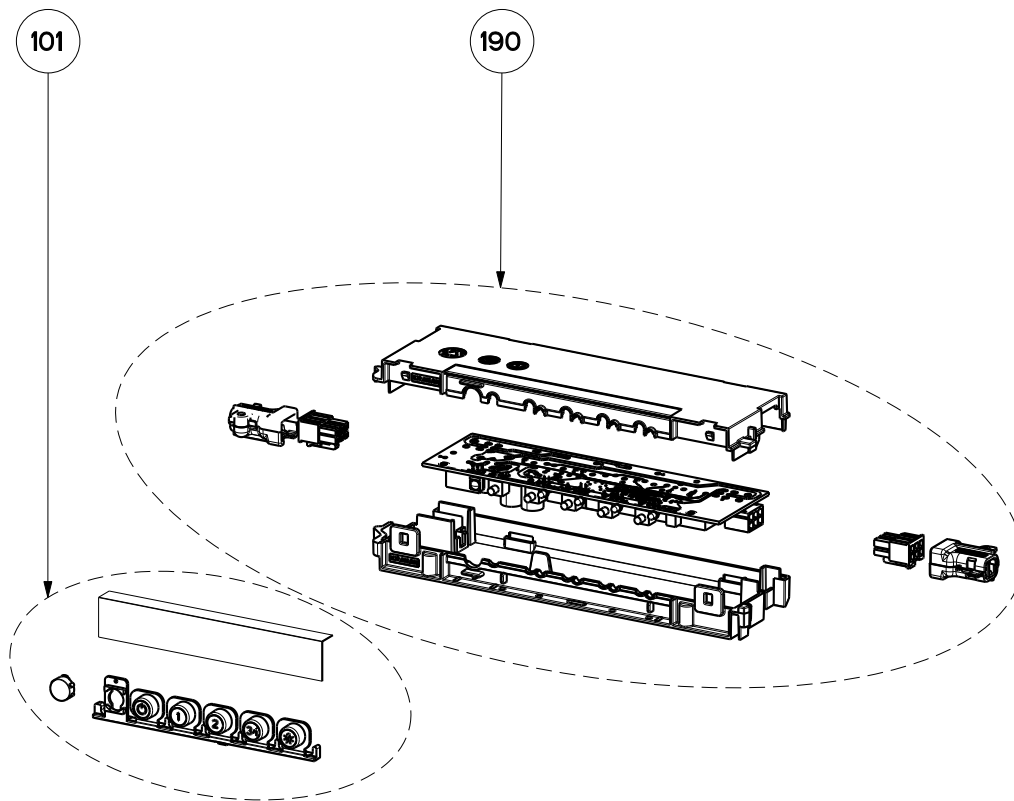

CLASSICA PLUS 2019 SSV

body / chimney components

	Model Number	CLPL30SSV	CLPL36SSV	
Key	Description	30 Stainless	36 Stainless	Qty Req.
2	Lighting Support	133.0381.738	133.0381.930	1
5	LED Lights	133.0289.829	133.0289.829	2
7	Grease Filter	133.0381.635	133.0067.471	2 (30"), 3 (36")
12	Transformer	133.0374.938	133.0374.938	1
14	Transformer Support	133.0182.439	133.0182.439	1
15	Damper	133.0055.994	133.0055.994	1
501	Lower Chimney	133.0381.587	133.0381.587	1
502	Upper Chimney	133.0381.783	133.0381.783	1
503	Chimney Brackets	133.0058.717	133.0058.717	1
504	Hardware kit	133.0474.334	133.0474.334	1

CLASSICA PLUS 2019 SSV

switch components

	Model Number	CLPL30SSV	CLPL36SSV	
Key	Description	30 Stainless	36 Stainless	Qty Req.
101	Button Kit	133.0380.478	133.0380.478	1
190	Control board kit	133.0524.811	133.0524.811	1

CLASSICA PLUS 2019 SSV

motor components

	Model Number	CLPL30SSV	CLPL36SSV	
Key	Description	30 Stainless	36 Stainless	Qty Req.
302	Impeller	133.0052.799	133.0052.799	1
305	Rubber Motor Mount	133.0051.604	133.0051.604	1
310	Power cord	133.0381.468	133.0381.468	1
312	Capacitor 25 mf	133.0060.648	133.0060.648	1
399	Motor SSV	133.0554.637	133.0554.637	1