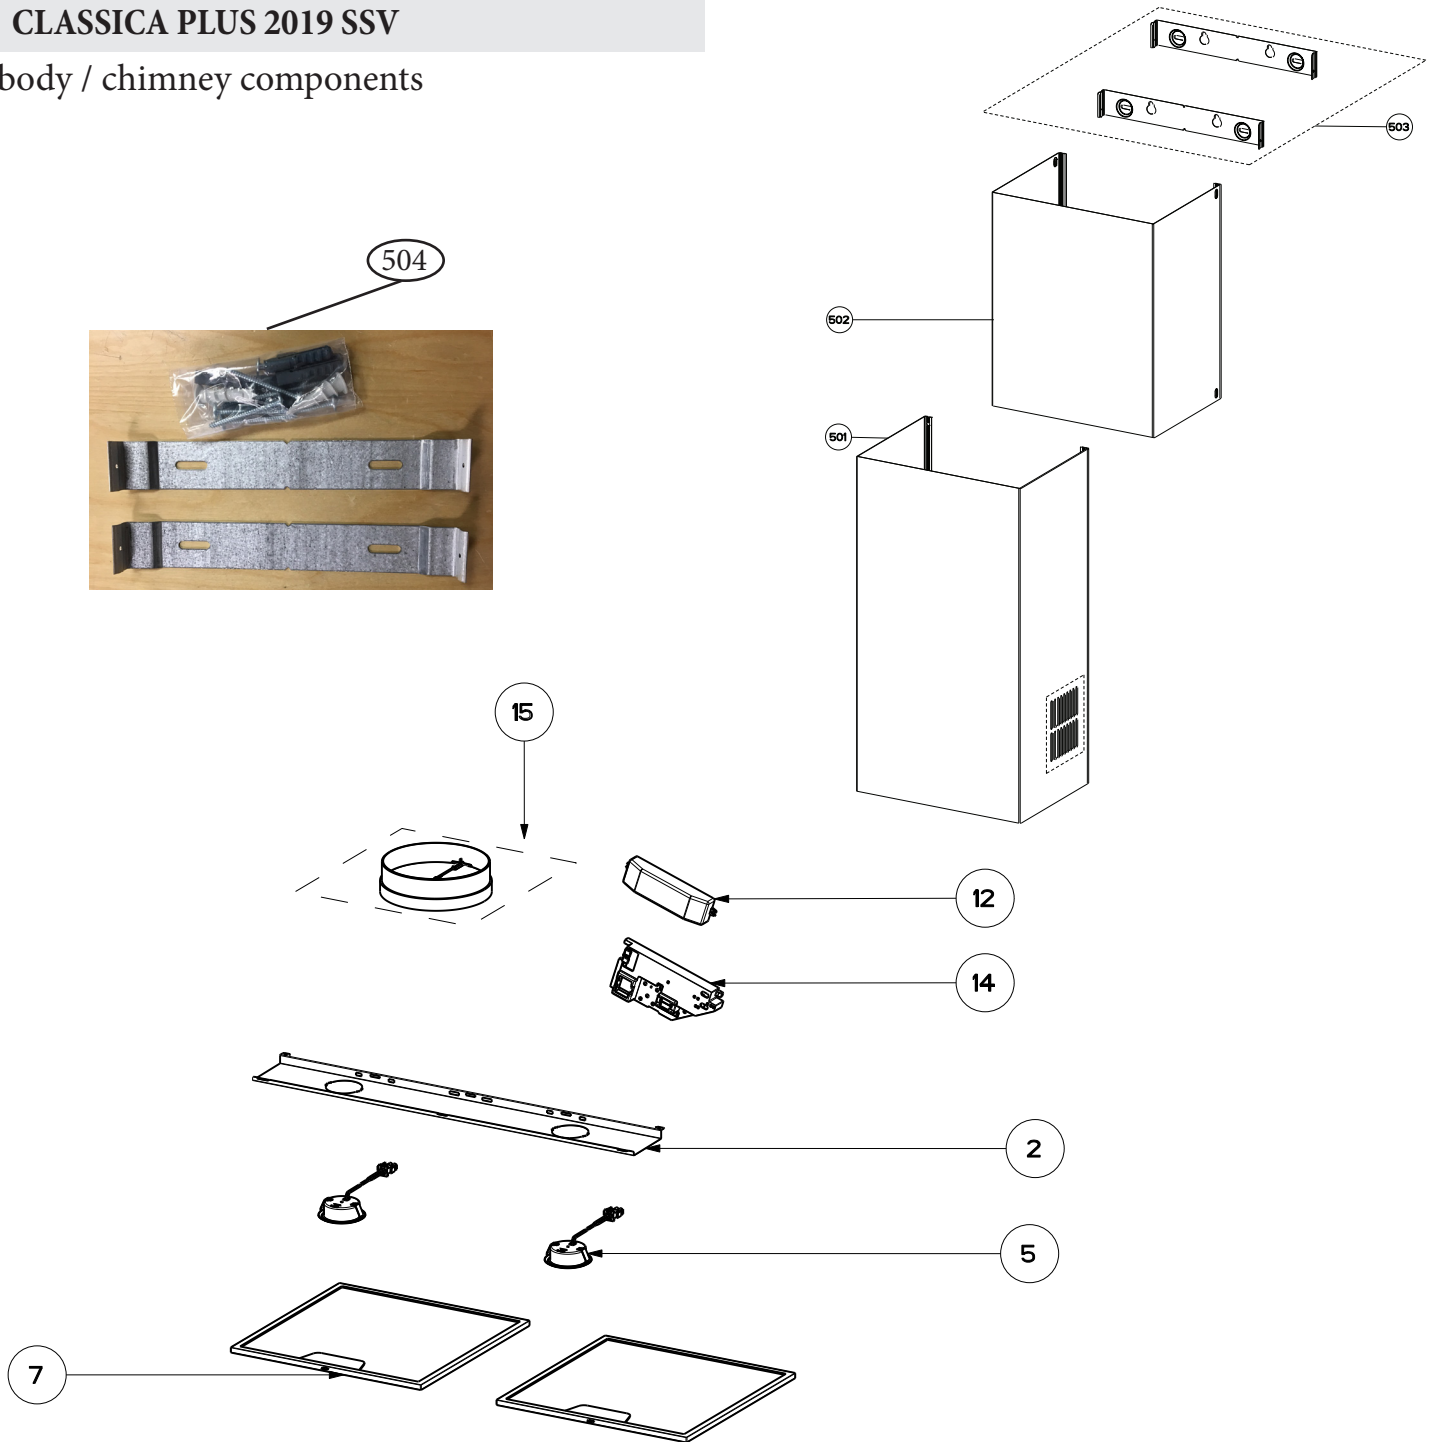

CLASSICA PLUS 2019 SSV

body / chimney components

	Model Number	CLPL30SSV	CLPL36SSV	
Key	Description	30 Stainless	36 Stainless	Qty Req.
2	Lighting Support	133.0381.738	133.0381.930	1
5	LED Lights	133.0289.829	133.0289.829	2
7	Grease Filter	133.0381.635	133.0067.471	2 (30"), 3 (36")
12	Transformer	133.0374.938	133.0374.938	1
14	Transformer Support	133.0182.439	133.0182.439	1
15	Damper	133.0055.994	133.0055.994	1
501	Lower Chimney	133.0381.587	133.0381.587	1
502	Upper Chimney	133.0381.783	133.0381.783	1
503	Chimney Brackets	133.0058.717	133.0058.717	1
504	Hardware kit	133.0474.334	133.0474.334	1

CLASSICA PLUS 2019 SSV

switch components

	Model Number	CLPL30SSV	CLPL36SSV	
Key	Description	30 Stainless	36 Stainless	Qty Req.
101	Button Kit	133.0380.478	133.0380.478	1
190	Control board kit	133.0524.811	133.0524.811	1

CLASSICA PLUS 2019 SSV

motor components

	Model Number	CLPL30SSV	CLPL36SSV	
Key	Description	30 Stainless	36 Stainless	Qty Req.
302	Impeller	133.0052.799	133.0052.799	1
305	Rubber Motor Mount	133.0051.604	133.0051.604	1
310	Power cord	133.0381.468	133.0381.468	1
312	Capacitor 25 mf	133.0060.648	133.0060.648	1
399	Motor SSV	133.0554.637	133.0554.637	1