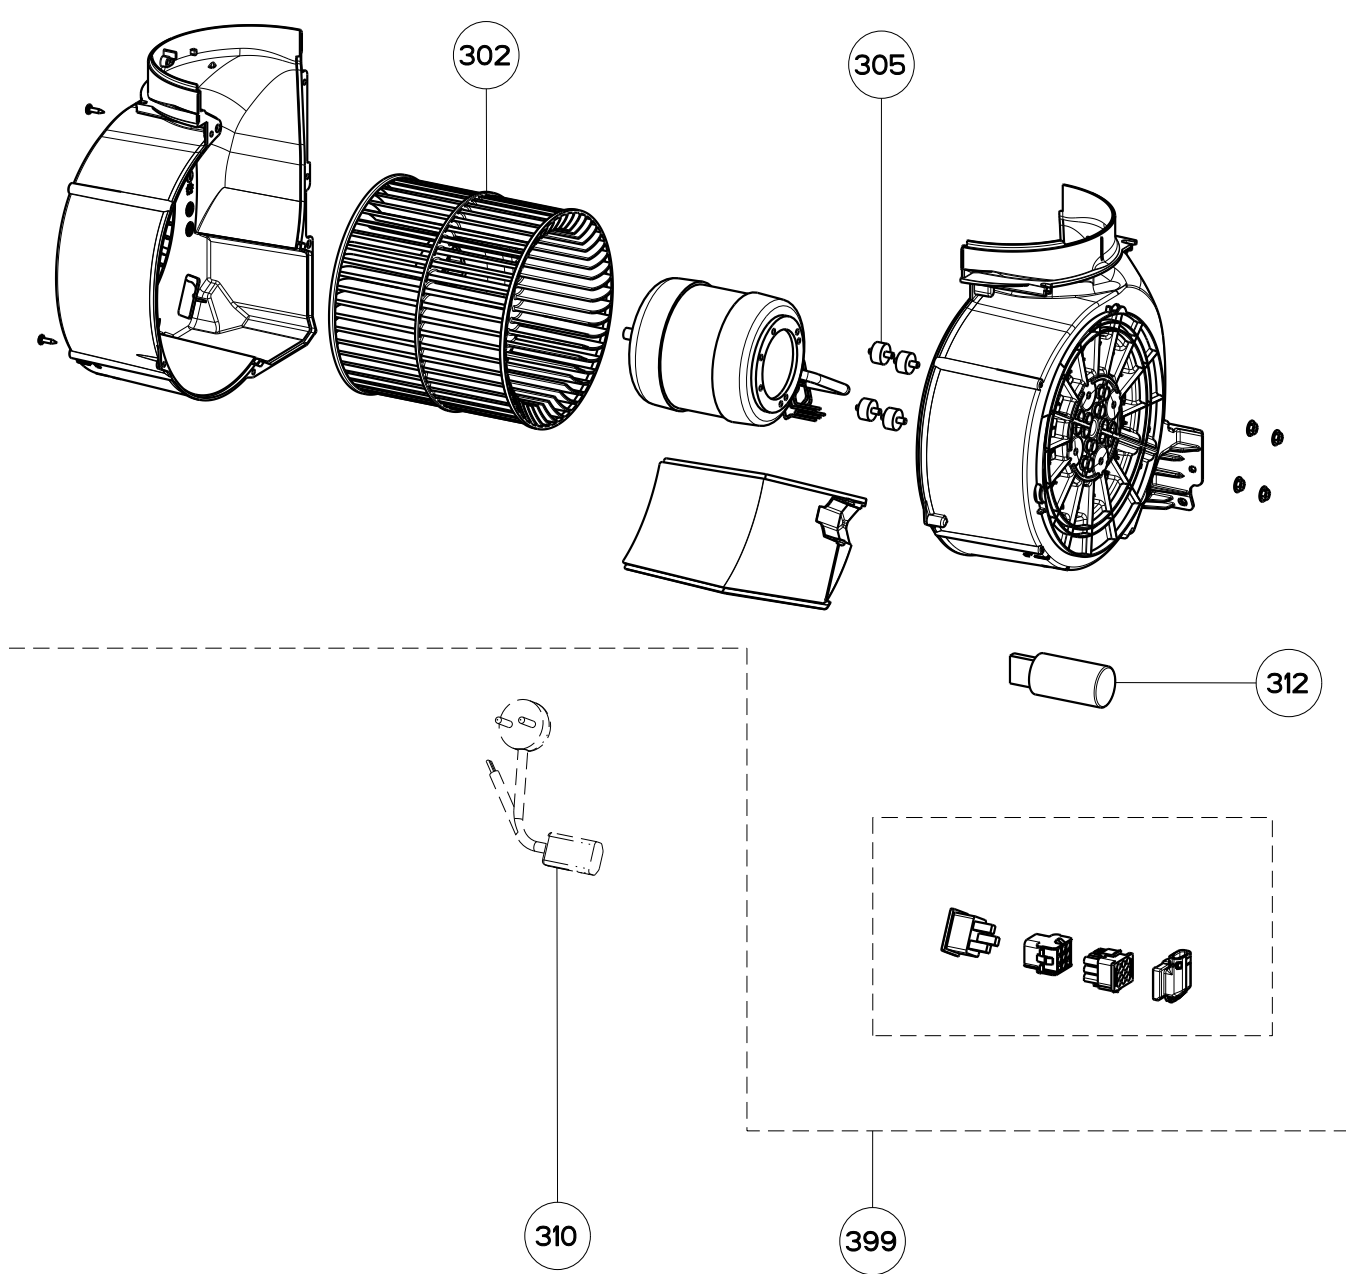

CLASSICA PLUS 2019 SSV

body / chimney components

	Model Number	CLPL30SSV	CLPL36SSV	
Key	Description	30 Stainless	36 Stainless	Qty Req.
2	Lighting Support	133.0381.738	133.0381.930	1
5	LED Lights	133.0289.829	133.0289.829	2
7	Grease Filter	133.0381.635	133.0067.471	2 (30"), 3 (36")
12	Transformer	133.0374.938	133.0374.938	1
14	Transformer Support	133.0182.439	133.0182.439	1
15	Damper	133.0055.994	133.0055.994	1
501	Lower Chimney	133.0381.587	133.0381.587	1
502	Upper Chimney	133.0381.783	133.0381.783	1
503	Chimney Brackets	133.0058.717	133.0058.717	1
504	Hardware kit	133.0474.334	133.0474.334	1

CLASSICA PLUS 2019 SSV

switch components

	Model Number	CLPL30SSV	CLPL36SSV	
Key	Description	30 Stainless	36 Stainless	Qty Req.
101	Button Kit	133.0380.478	133.0380.478	1
190	Control board kit	133.0524.811	133.0524.811	1

CLASSICA PLUS 2019 SSV

motor components

	Model Number	CLPL30SSV	CLPL36SSV	
Key	Description	30 Stainless	36 Stainless	Qty Req.
302	Impeller	133.0052.799	133.0052.799	1
305	Rubber Motor Mount	133.0051.604	133.0051.604	1
310	Power cord	133.0381.468	133.0381.468	1
312	Capacitor 25 mf	133.0060.648	133.0060.648	1
399	Motor SSV	133.0554.637	133.0554.637	1