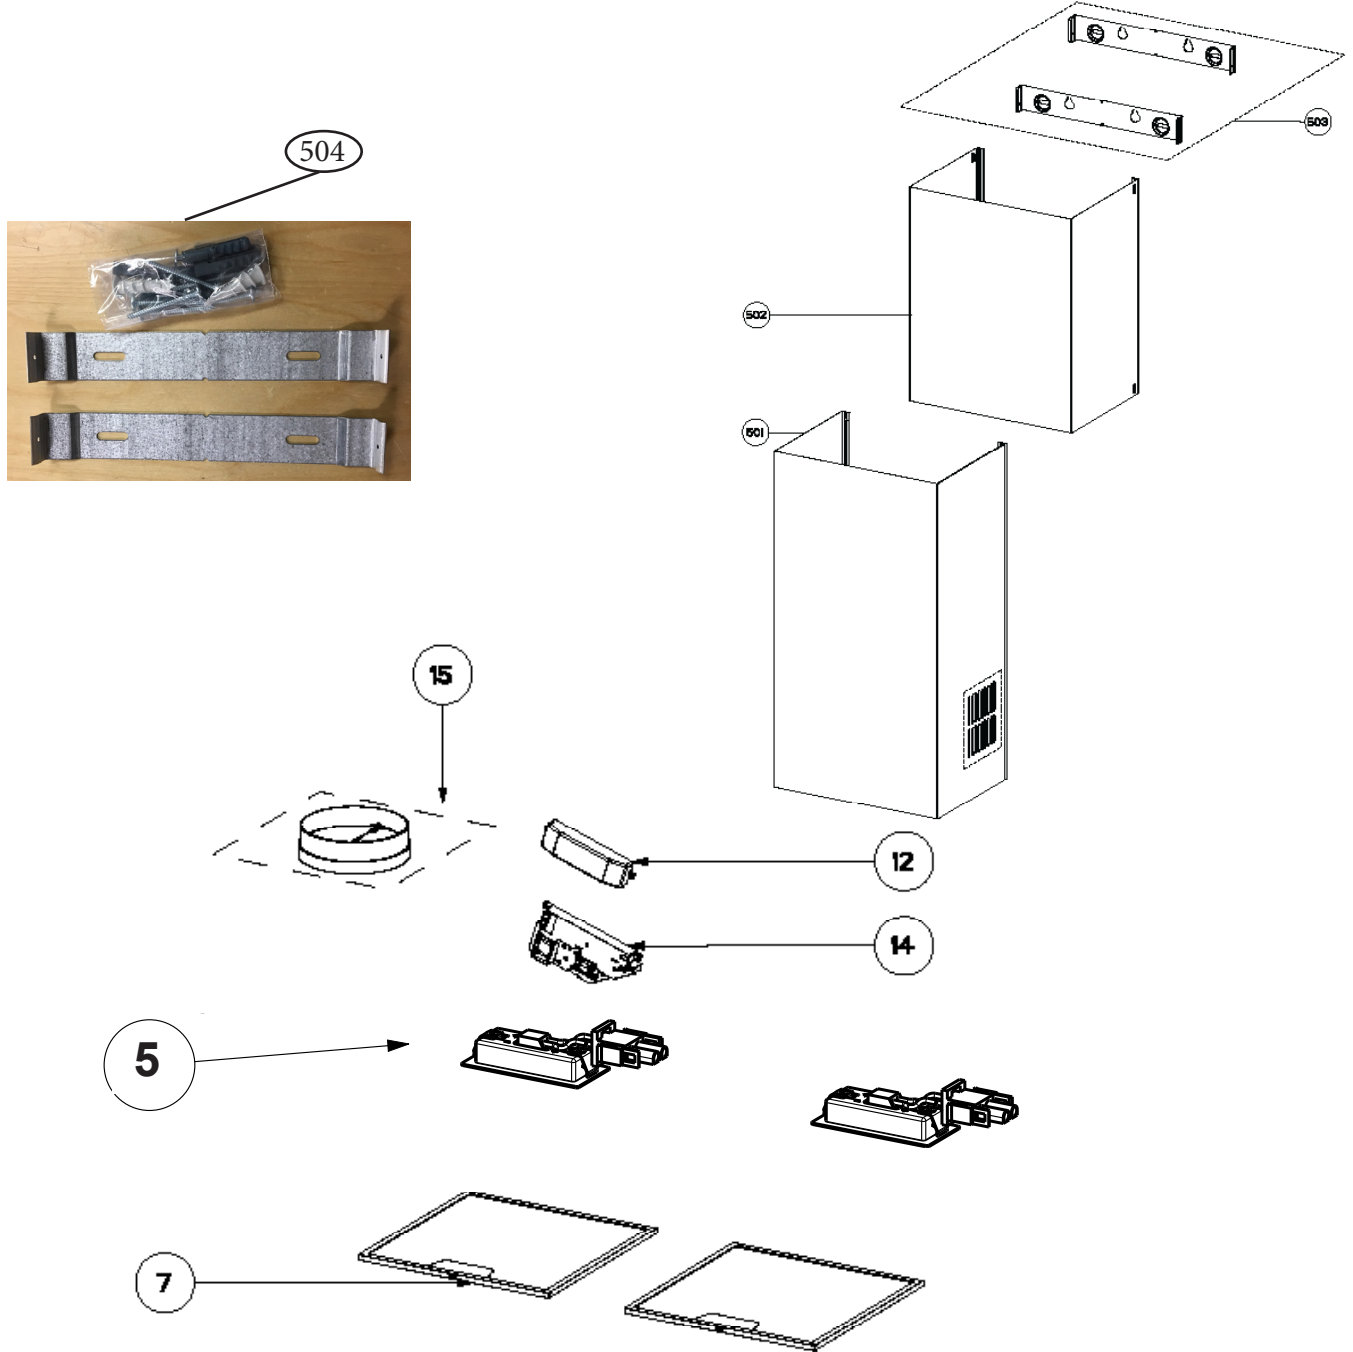

# CLASSICA PLUS 2023 SSV2 (serial # starting D)

body / chimney components

	Model Number	CLPL30SSV2	CLPL36SSV2	
Key	Description	30 Stainless	36 Stainless	Qty Req.
5	LED Lights 1 Watt	133.0603.761	133.0603.761	2
7	Grease Filter	133.0381.635	133.0067.471	2 (30" ) , 3 (36" )
12	Transformer	133.0374.938	133.0374.938	1
14	Transformer Support	133.0182.439	133.0182.439	1
15	Damper	133.0055.994	133.0055.994	1
501	Lower Chimney	133.0381.587	133.0381.587	1
502	Upper Chimney	133.0381.783	133.0381.783	1
503	Chimney Brackets	133.0058.717	133.0058.717	1
504	Hardware kit	133.0474.334	133.0474.334	1

# CLASSICA PLUS 2023 SSV2

switch components

	Model Number	CLPL30SSV2	CLPL36SSV2	
Key	Description	30 Stainless	36 Stainless	Qty Req.
101	Button Kit (Chrome)	133.0688.920	133.0688.920	1
190	Control board kit	133.0524.811	133.0524.811	1

# CLASSICA PLUS 2023 SSV2

motor components

	Model Number	CLPL30SSV2	CLPL36SSV2	
Key	Description	30 Stainless	36 Stainless	Qty Req.
302	Impeller	133.0052.799	133.0052.799	1
305	Rubber Motor Mount	133.0051.604	133.0051.604	1
310	Power cord	133.0381.468	133.0381.468	1
312	Capacitor 25 mf	133.0060.648	133.0060.648	1
399	Motor SSV	133.0554.637	133.0554.637	1