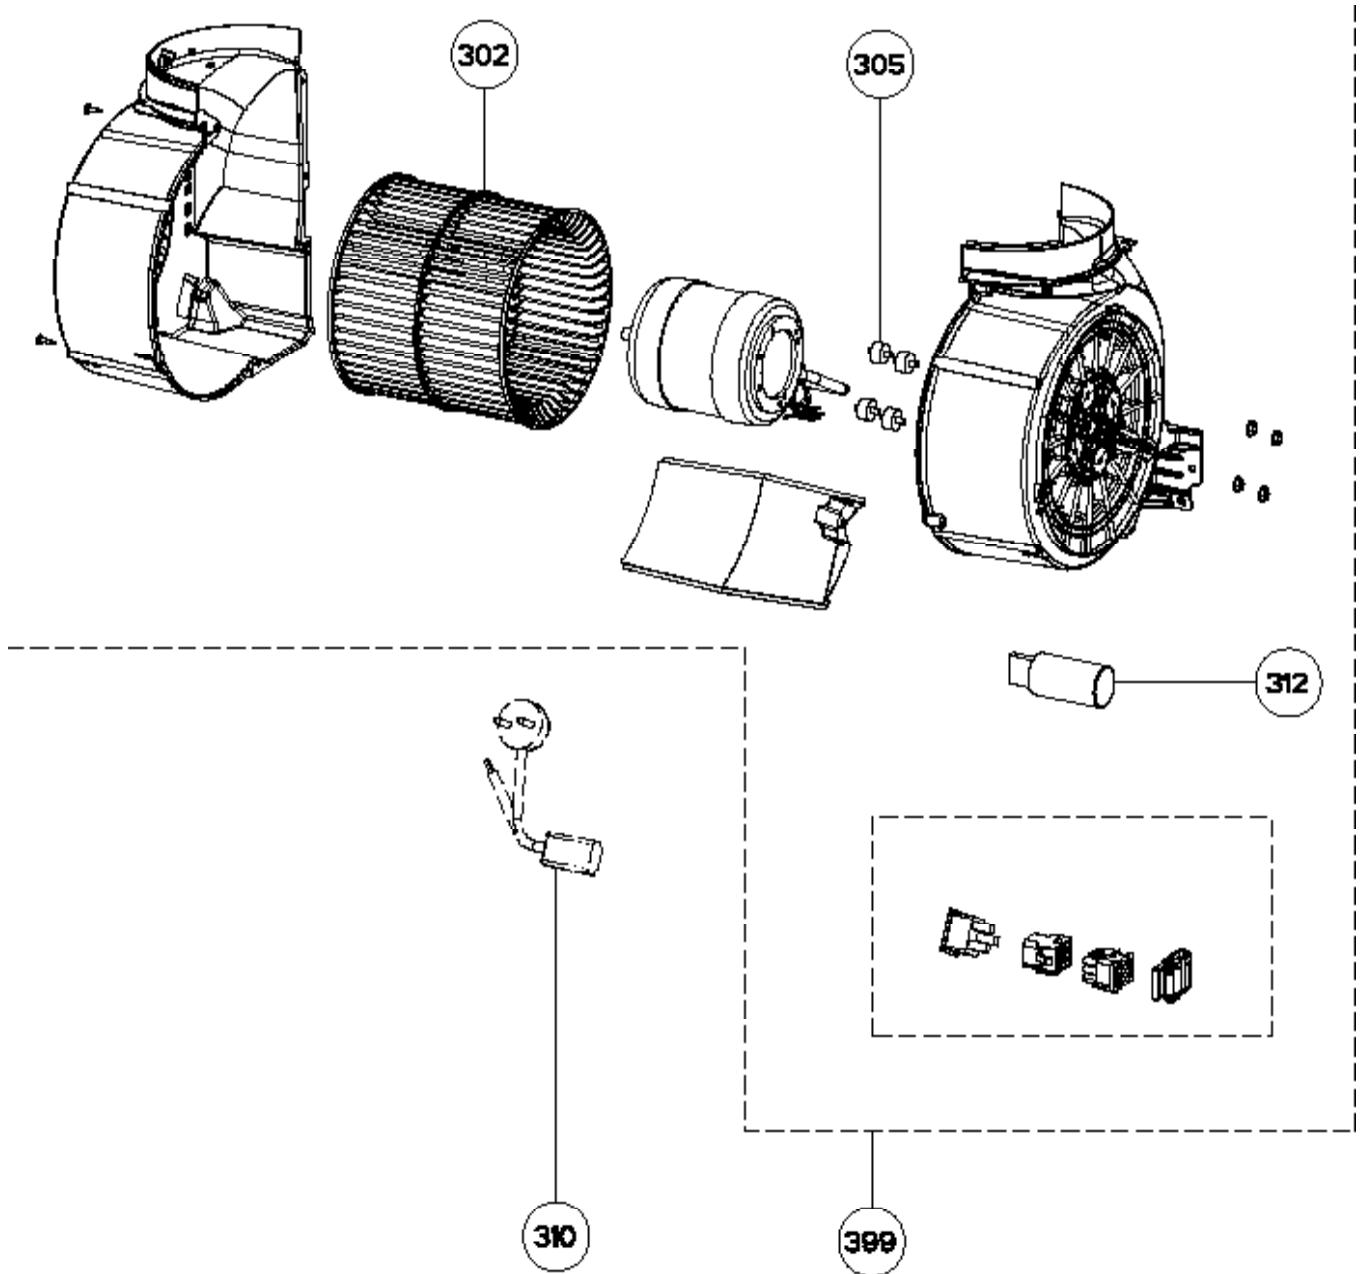

# CLASSICA PLUS 2023 SSV2 (serial # starting D)

body / chimney components

	Model Number	CLPL30SSV2	CLPL36SSV2	
Key	Description	30 Stainless	36 Stainless	Qty Req.
5	LED Lights 1 Watt	133.0603.761	133.0603.761	2
7	Grease Filter	133.0381.635	133.0067.471	2 (30" ) , 3 (36" )
12	Transformer	133.0374.938	133.0374.938	1
14	Transformer Support	133.0182.439	133.0182.439	1
15	Damper	133.0055.994	133.0055.994	1
501	Lower Chimney	133.0381.587	133.0381.587	1
502	Upper Chimney	133.0381.783	133.0381.783	1
503	Chimney Brackets	133.0058.717	133.0058.717	1
504	Hardware kit	133.0474.334	133.0474.334	1

# CLASSICA PLUS 2023 SSV2

switch components

	Model Number	CLPL30SSV2	CLPL36SSV2	
Key	Description	30 Stainless	36 Stainless	Qty Req.
101	Button Kit (Chrome)	133.0688.920	133.0688.920	1
190	Control board kit	133.0524.811	133.0524.811	1

# CLASSICA PLUS 2023 SSV2

motor components

	Model Number	CLPL30SSV2	CLPL36SSV2	
Key	Description	30 Stainless	36 Stainless	Qty Req.
302	Impeller	133.0052.799	133.0052.799	1
305	Rubber Motor Mount	133.0051.604	133.0051.604	1
310	Power cord	133.0381.468	133.0381.468	1
312	Capacitor 25 mf	133.0060.648	133.0060.648	1
399	Motor SSV	133.0554.637	133.0554.637	1