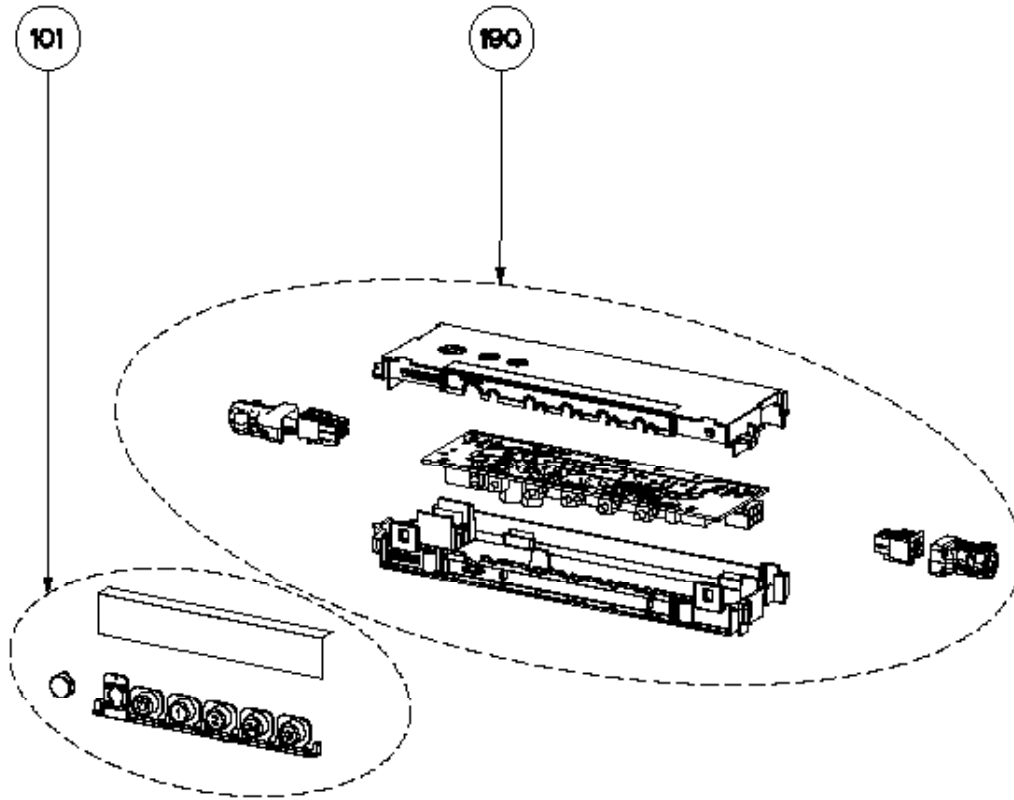

# CLASSICA PLUS 2023 SSV2 (serial # starting D)

body / chimney components

	Model Number	CLPL30SSV2	CLPL36SSV2	
Key	Description	30 Stainless	36 Stainless	Qty Req.
5	LED Lights 1 Watt	133.0603.761	133.0603.761	2
7	Grease Filter	133.0381.635	133.0067.471	2 (30" ) , 3 (36" )
12	Transformer	133.0374.938	133.0374.938	1
14	Transformer Support	133.0182.439	133.0182.439	1
15	Damper	133.0055.994	133.0055.994	1
501	Lower Chimney	133.0381.587	133.0381.587	1
502	Upper Chimney	133.0381.783	133.0381.783	1
503	Chimney Brackets	133.0058.717	133.0058.717	1
504	Hardware kit	133.0474.334	133.0474.334	1

# CLASSICA PLUS 2023 SSV2

switch components

	Model Number	CLPL30SSV2	CLPL36SSV2	
Key	Description	30 Stainless	36 Stainless	Qty Req.
101	Button Kit (Chrome)	133.0688.920	133.0688.920	1
190	Control board kit	133.0524.811	133.0524.811	1

# CLASSICA PLUS 2023 SSV2

motor components

	Model Number	CLPL30SSV2	CLPL36SSV2	
Key	Description	30 Stainless	36 Stainless	Qty Req.
302	Impeller	133.0052.799	133.0052.799	1
305	Rubber Motor Mount	133.0051.604	133.0051.604	1
310	Power cord	133.0381.468	133.0381.468	1
312	Capacitor 25 mf	133.0060.648	133.0060.648	1
399	Motor SSV	133.0554.637	133.0554.637	1