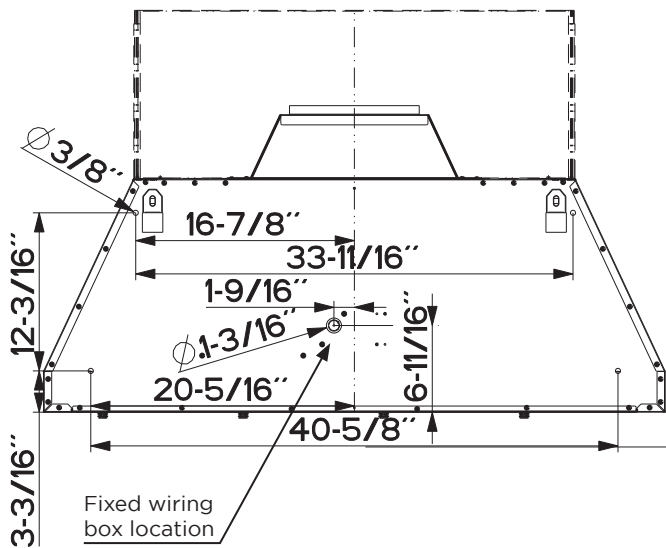

DIMENSIONAL DRAWINGS

36" FRONT VIEW (SHOWN WITH CHIMNEY KIT)

36" REAR VIEW (SHOWN WITH CHIMNEY KIT)

Rev2 1024

800 Aviation Parkway, Smyrna, TN 37167 (508) 358-5353 | www.faberonline.com

CAMINO PRO

MODEL	FUN #	SIZE/MATERIAL	MOTOR CLASS
CAPR36SS600	335.0564.582	36" Stainless Steel	600 CFM PRO
CAPR36SS1200	335.0564.570	36" Stainless Steel	1200 CFM PRO
CAPR48SS1200	335.0564.581	48" Stainless Steel	1200 CFM PRO

DIMENSIONAL DRAWINGS

48" FRONT VIEW (SHOWN WITH CHIMNEY KIT)

48" REAR VIEW (SHOWN WITH CHIMNEY KIT)

Rev2 1024

800 Aviation Parkway, Smyrna, TN 37167 (508) 358-5353 | www.faberonline.com