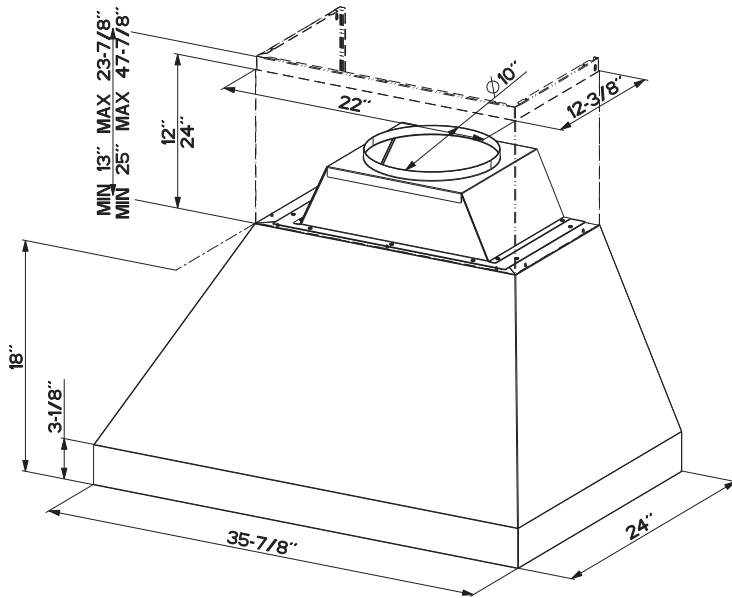

DIMENSIONAL DRAWINGS

36" FRONT VIEW (SHOWN WITH CHIMNEY KIT)

36" REAR VIEW (SHOWN WITH CHIMNEY KIT)

Rev2 1024

800 Aviation Parkway, Smyrna, TN 37167 (508) 358-5353 | www.faberonline.com

CAMINO PRO

MODEL	FUN #	SIZE/MATERIAL	MOTOR CLASS
CAPR36SS600	335.0564.582	36" Stainless Steel	600 CFM PRO
CAPR36SS1200	335.0564.570	36" Stainless Steel	1200 CFM PRO
CAPR48SS1200	335.0564.581	48" Stainless Steel	1200 CFM PRO