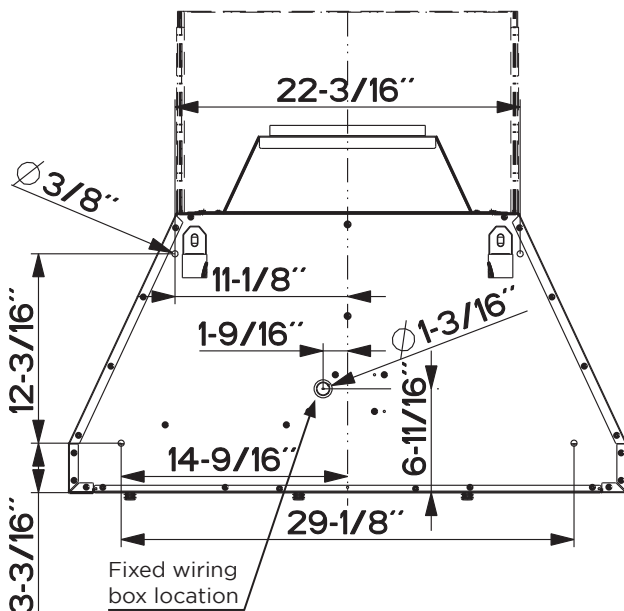

36" REAR VIEW (SHOWN WITH CHIMNEY KIT)