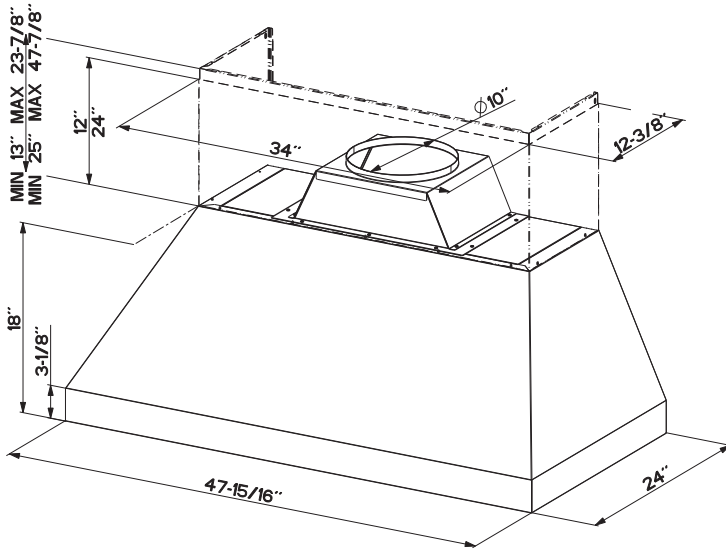

DIMENSIONAL DRAWINGS

36" FRONT VIEW (SHOWN WITH CHIMNEY KIT)

36" REAR VIEW (SHOWN WITH CHIMNEY KIT)

Rev2 1024

800 Aviation Parkway, Smyrna, TN 37167 (508) 358-5353 | www.faberonline.com

CAMINO PRO

MODEL	FUN #	SIZE/MATERIAL	MOTOR CLASS
CAPR36SS600	335.0564.582	36" Stainless Steel	600 CFM PRO
CAPR36SS1200	335.0564.570	36" Stainless Steel	1200 CFM PRO
CAPR48SS1200	335.0564.581	48" Stainless Steel	1200 CFM PRO

DIMENSIONAL DRAWINGS

48" FRONT VIEW (SHOWN WITH CHIMNEY KIT)

48" REAR VIEW (SHOWN WITH CHIMNEY KIT)

Rev2 1024

800 Aviation Parkway, Smyrna, TN 37167 (508) 358-5353 | www.faberonline.com