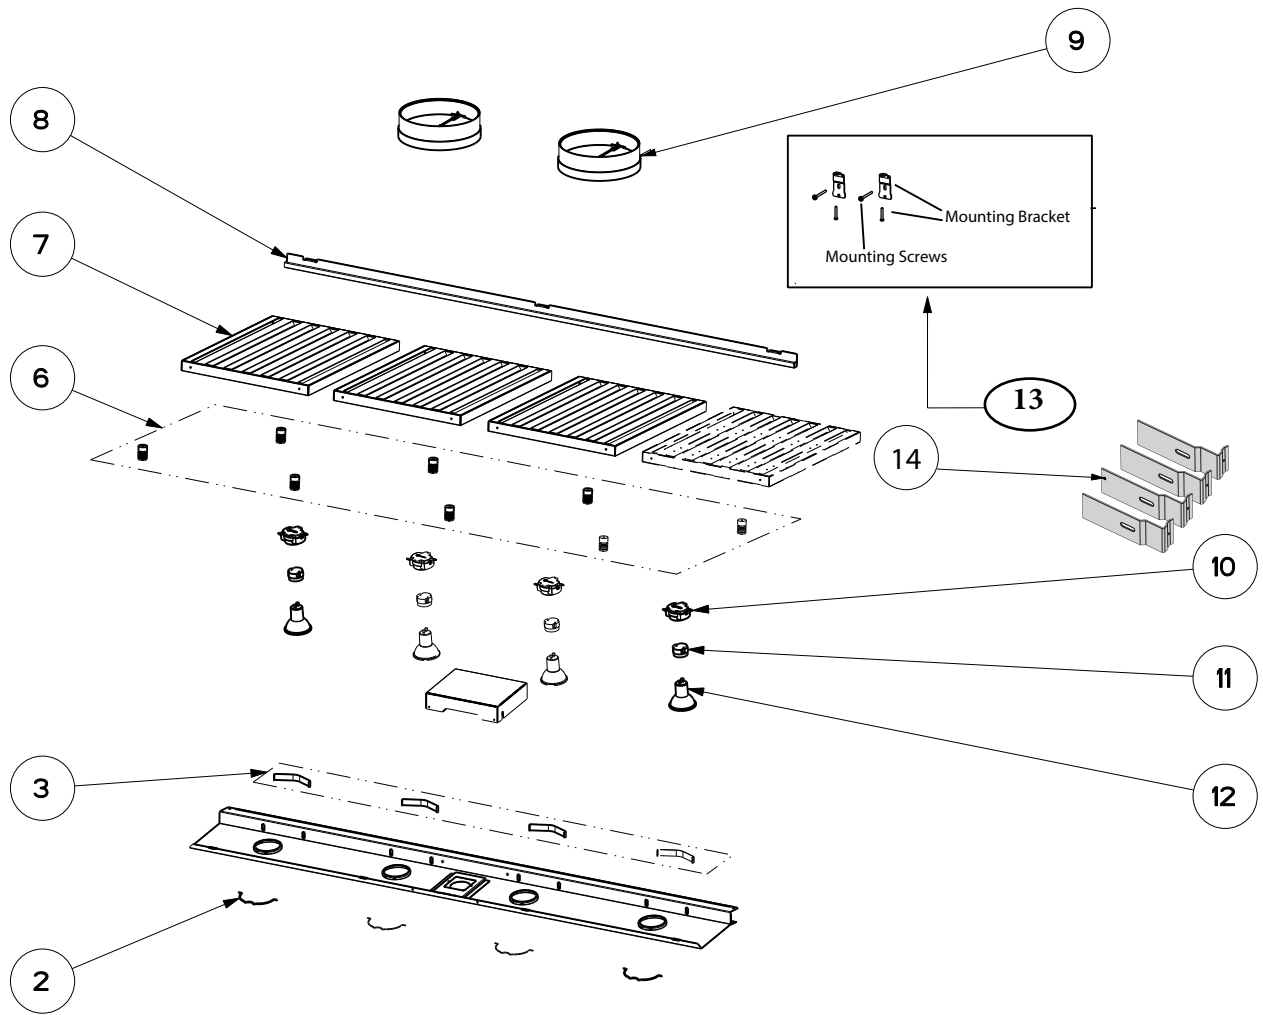

# CAMINO (Serial # Starts 9 or B - C)

## body components

	Model Number	CAPR36SS600	CAPR36SS1200	CAPR48SS1200	
Key	Description	36 (600) Stainless	36 (1200) Stainless	48 (1200) Stainless	Qty Req.
2	Bulb Clip	133.0200.447	133.0200.447	133.0200.447	1 (36,42), 2 (48)
3	Grease Filter Springs	133.0176.900	133.0176.900	133.0176.900	1
6	Grease Filter knobs	133.0176.905	133.0176.905	133.0176.905	3 (36), 4 (48)
7	Grease Filter	133.0176.904	133.0176.904	133.0176.904	3 (36,42), 4 (48)
8	Grease Rail	133.0183.288	133.0183.288	133.0183.289	1
9	Damper	133.0055.994	133.0055.994	133.0055.994	1(600), 2 (1200)
10	Lamp holder Support	133.0198.226	133.0198.226	133.0198.226	2
11	Lamp Holder	133.0071.013	133.0071.013	133.0071.013	2
12	LED bulb	133.0486.867	133.0486.867	133.0486.867	3 (36,42), 4 (48)
13	Install Hardware	133.0084.484	133.0084.484	133.0084.484	1
14	Chimney Brackets (qty4)	991.0424.100	991.0424.100	991.0424.100	4

# CAMINO (Serial # Starts 9 or B - C)

control/electrical components

	Model Number	CAPR36SS600	CAPR36SS1200	CAPR48SS1200	
Key	Description	36 (600) Stainless	36 (1200) Stainless	48 (1200) Stainless	Qty Req.
4	Control Knob Kit (Includes Light Disk)	133.0643.091	133.0643.091	133.0643.091	1
5	Control Switch Kit	133.0473.154	133.0473.154	133.0473.154	1
6	Heat Sensor	133.0255.960	133.0255.960	133.0255.960	1
451	Control Board	133.0574.377	133.0574.377	133.0574.377	1

# CAMINO (Serial # Starts 9 or B - C)

motor components

	Model Number	CAPR36SS600	CAPR36SS1200	CAPR48SS1200	
Key	Description	36 (600) Stainless	36 (1200) Stainless	48 (1200) Stainless	Qty Req.
302	Impeller	133.0151.809	133.0151.809	133.0151.809	1 (600), 2 (1200)
303	Capacitor	133.0060.648	133.0060.648	133.0060.648	1 (600), 2 (1200)
305	Motor Rubber Mount	133.0151.811	133.0151.811	133.0151.811	1 (600), 2 (1200)
399	Motor Kit	133.0574.374	133.0574.374	133.0574.374	1 (600), 2 (1200)