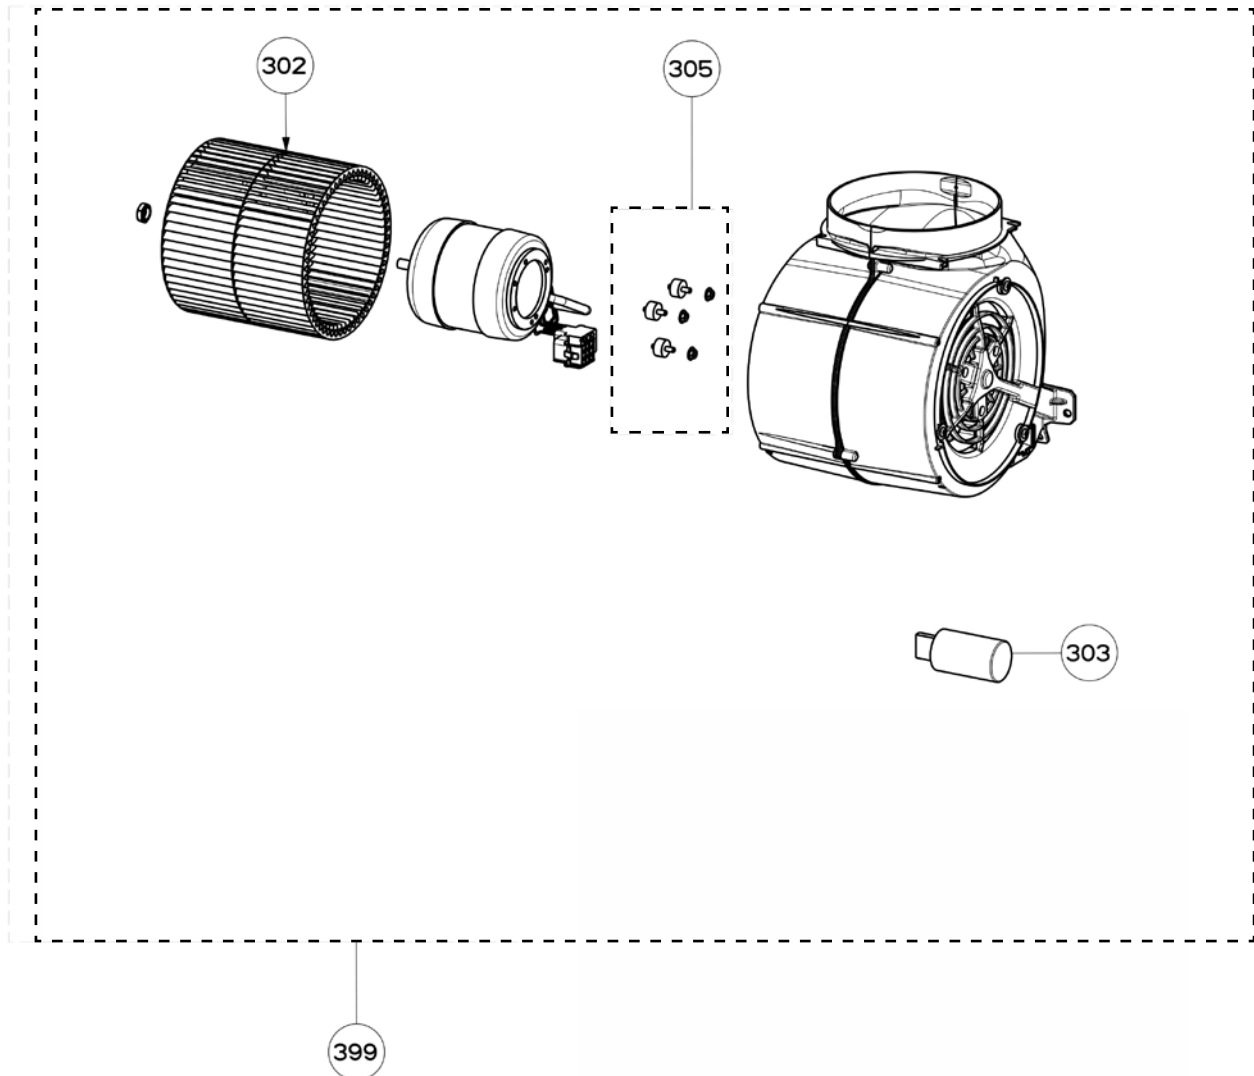

## body components

	Model Number	CAPR36SS600	CAPR36SS1200	CAPR48SS1200	
Key	Description	36 (600) Stainless	36 (1200) Stainless	48 (1200) Stainless	Qty Req.
2	Bulb Clip	133.0200.447	133.0200.447	133.0200.447	1 (36,42), 2 (48)
3	Grease Filter Springs	133.0176.900	133.0176.900	133.0176.900	1
6	Grease Filter knobs	133.0176.905	133.0176.905	133.0176.905	3 (36), 4 (48)
7	Grease Filter	133.0176.904	133.0176.904	133.0176.904	3 (36,42), 4 (48)
8	Grease Rail	133.0183.288	133.0183.288	133.0183.289	1
9	Damper	133.0055.994	133.0055.994	133.0055.994	1(600), 2 (1200)
10	Lamp holder Support	133.0198.226	133.0198.226	133.0198.226	2
11	Lamp Holder	133.0071.013	133.0071.013	133.0071.013	2
12	LED bulb	133.0486.867	133.0486.867	133.0486.867	3 (36,42), 4 (48)
13	Install Hardware	133.0084.484	133.0084.484	133.0084.484	1
14	Chimney Brackets (qty4)	991.0424.100	991.0424.100	991.0424.100	4

# CAMINO (Serial # Starts 9 or B - C)

control/electrical components

	Model Number	CAPR36SS600	CAPR36SS1200	CAPR48SS1200	
Key	Description	36 (600) Stainless	36 (1200) Stainless	48 (1200) Stainless	Qty Req.
4	Control Knob Kit (Includes Light Disk)	133.0643.091	133.0643.091	133.0643.091	1
5	Control Switch Kit	133.0473.154	133.0473.154	133.0473.154	1
6	Heat Sensor	133.0255.960	133.0255.960	133.0255.960	1
451	Control Board	133.0574.377	133.0574.377	133.0574.377	1

# CAMINO (Serial # Starts 9 or B - C)

motor components

	Model Number	CAPR36SS600	CAPR36SS1200	CAPR48SS1200	
Key	Description	36 (600) Stainless	36 (1200) Stainless	48 (1200) Stainless	Qty Req.
302	Impeller	133.0151.809	133.0151.809	133.0151.809	1 (600), 2 (1200)
303	Capacitor	133.0060.648	133.0060.648	133.0060.648	1 (600), 2 (1200)
305	Motor Rubber Mount	133.0151.811	133.0151.811	133.0151.811	1 (600), 2 (1200)
399	Motor Kit	133.0574.374	133.0574.374	133.0574.374	1 (600), 2 (1200)