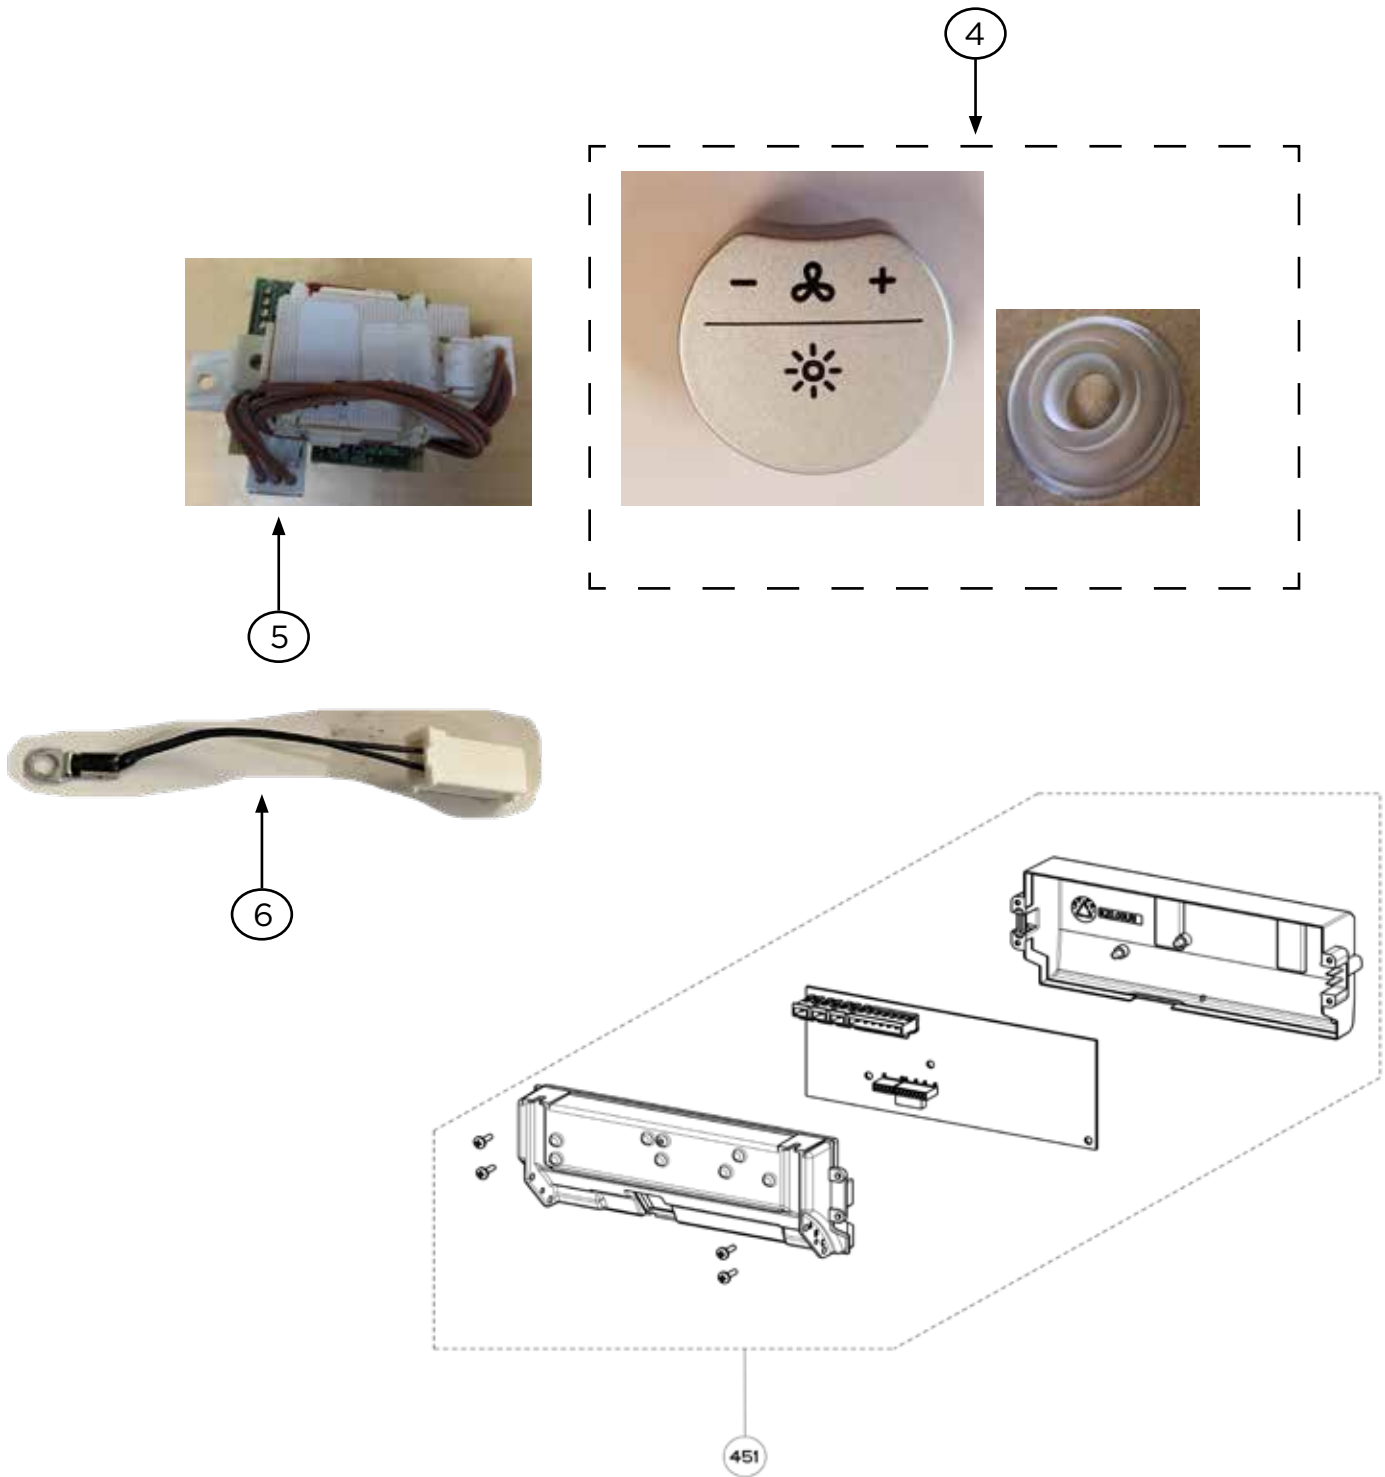

# CAMINO (Serial # Starts 9 or B - C)

## body components

	Model Number	CAPR36SS600	CAPR36SS1200	CAPR48SS1200	
Key	Description	36 (600) Stainless	36 (1200) Stainless	48 (1200) Stainless	Qty Req.
2	Bulb Clip	133.0200.447	133.0200.447	133.0200.447	1 (36,42), 2 (48)
3	Grease Filter Springs	133.0176.900	133.0176.900	133.0176.900	1
6	Grease Filter knobs	133.0176.905	133.0176.905	133.0176.905	3 (36), 4 (48)
7	Grease Filter	133.0176.904	133.0176.904	133.0176.904	3 (36,42), 4 (48)
8	Grease Rail	133.0183.288	133.0183.288	133.0183.289	1
9	Damper	133.0055.994	133.0055.994	133.0055.994	1(600), 2 (1200)
10	Lamp holder Support	133.0198.226	133.0198.226	133.0198.226	2
11	Lamp Holder	133.0071.013	133.0071.013	133.0071.013	2
12	LED bulb	133.0486.867	133.0486.867	133.0486.867	3 (36,42), 4 (48)
13	Install Hardware	133.0084.484	133.0084.484	133.0084.484	1
14	Chimney Brackets (qty4)	991.0424.100	991.0424.100	991.0424.100	4

# CAMINO (Serial # Starts 9 or B - C)

control/electrical components

	Model Number	CAPR36SS600	CAPR36SS1200	CAPR48SS1200	
Key	Description	36 (600) Stainless	36 (1200) Stainless	48 (1200) Stainless	Qty Req.
4	Control Knob Kit (Includes Light Disk)	133.0643.091	133.0643.091	133.0643.091	1
5	Control Switch Kit	133.0473.154	133.0473.154	133.0473.154	1
6	Heat Sensor	133.0255.960	133.0255.960	133.0255.960	1
451	Control Board	133.0574.377	133.0574.377	133.0574.377	1

# CAMINO (Serial # Starts 9 or B - C)

motor components

	Model Number	CAPR36SS600	CAPR36SS1200	CAPR48SS1200	
Key	Description	36 (600) Stainless	36 (1200) Stainless	48 (1200) Stainless	Qty Req.
302	Impeller	133.0151.809	133.0151.809	133.0151.809	1 (600), 2 (1200)
303	Capacitor	133.0060.648	133.0060.648	133.0060.648	1 (600), 2 (1200)
305	Motor Rubber Mount	133.0151.811	133.0151.811	133.0151.811	1 (600), 2 (1200)
399	Motor Kit	133.0574.374	133.0574.374	133.0574.374	1 (600), 2 (1200)