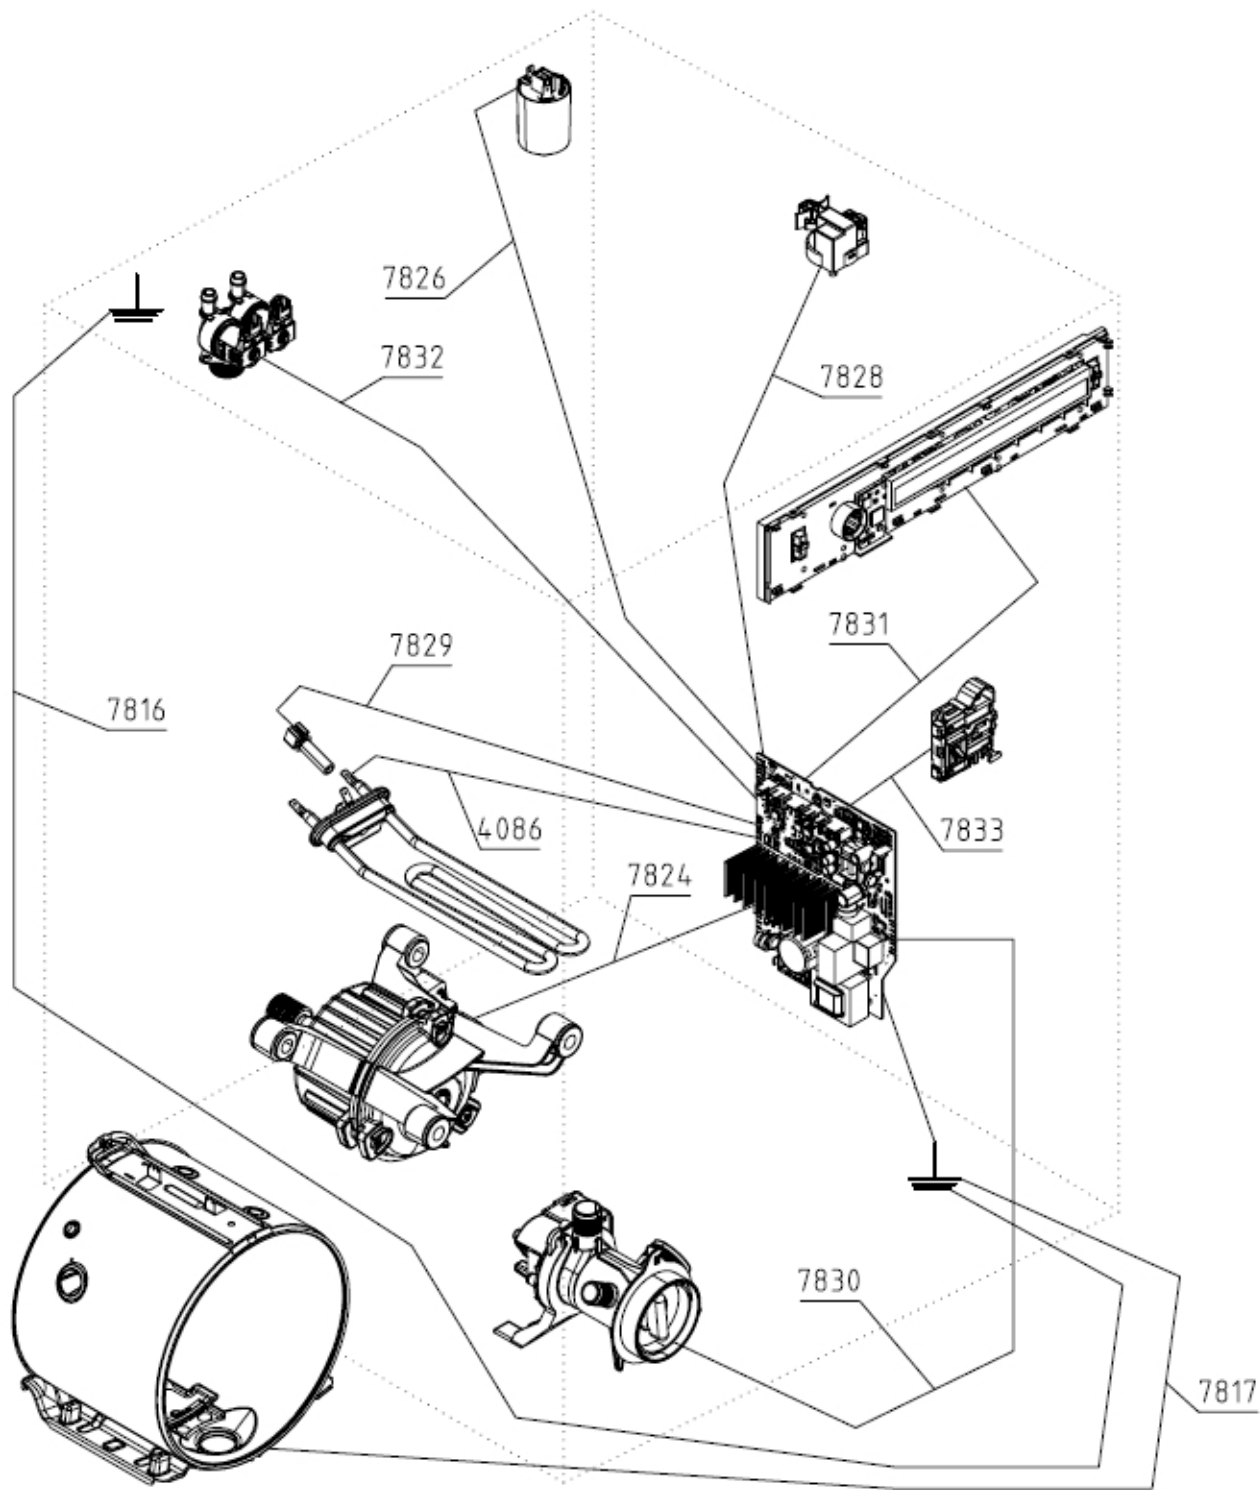

Position	Ident	Spare part description	Quantity	Validity	Extra ID
4086	824110	WIRING HARNESS HEATER BH WM-75/85	1		
7816	561797	CONDUCTOR EARTHING PG PMCU WM-75/85	1		
7817	578788	CONDUCTOR EARTHING PMCU	1		
7824	561796	WIRING HARNESS BPM MOTOR WM-75/85	1		
7826	561787	WIRING HARNESS POWER WM-75/85	1		
7828	561793	WIRING HARNESS LEVEL SENSOR WM-75	1		
7829	717606	WIRING HARNESS - NTC R2,5 WM-75/85	1