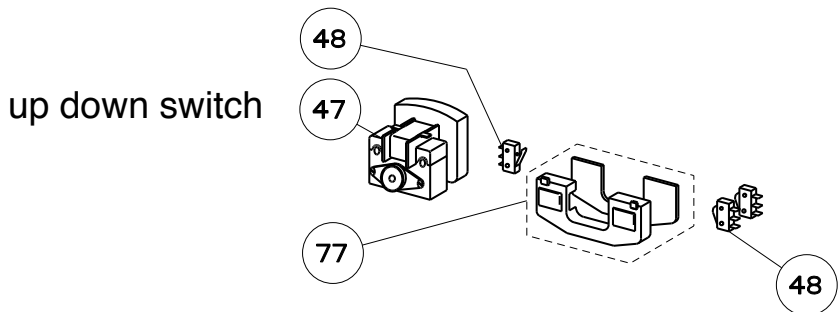

Key	Description		Qty Req.
47	Gearmotor	133.0084.890	1
48	Microswitch with Lever	133.0057.269	3
77	Microswitch box	133.0084.898	1