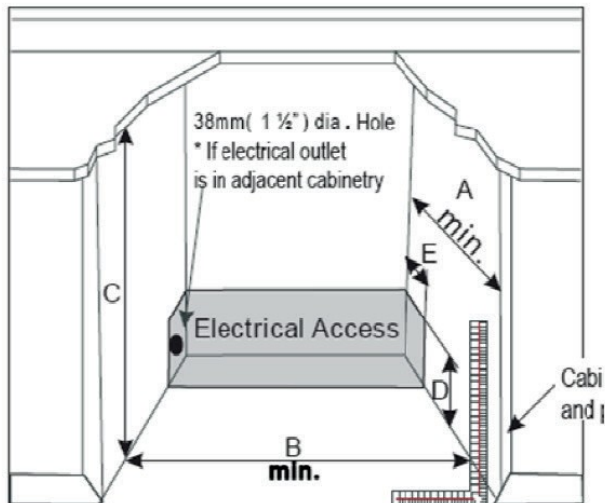

## SPECIFICATIONS AND DIMENSIONS

Dimensions	23 1/2" (W) x 21 1/8" (D) x 34" (H)
Capacity	140 cans
Color cabinet	Black
Door finish	Stainless steel door
Glass door	UV tinted with Low-E Argon gas
Kick plate	Black
Handle	Tubular pro
Installation	Built-in or freestanding
Warranty	2 years parts and labor 5 years sealed system (parts only)
UPC Code	628173081055

## DIMENSIONS

Product dimension		Inches
A	Product height	34"
B	Product width	23 1/2"
C	Product depth (Excluding door)	21 1/16"
D	Product depth (Including door without handle)	23 1/2"
E	Product Depth (Including door and handle)	25 1/2"
Cabinet opening		
F	Width - Door flush installation	24"
Minimum Clearance		
G	Side clearance - Flush with door - Full door rotation	1/4"
H	Rear clearance	1"

### Flush fit installation

A	610mm (min.24")
B	610mm (24")
C	883mm (34 3/4")
D	152mm (6")
E	51mm (2") 25 mm (1") if electrical outlet is in adjacent cabinetry