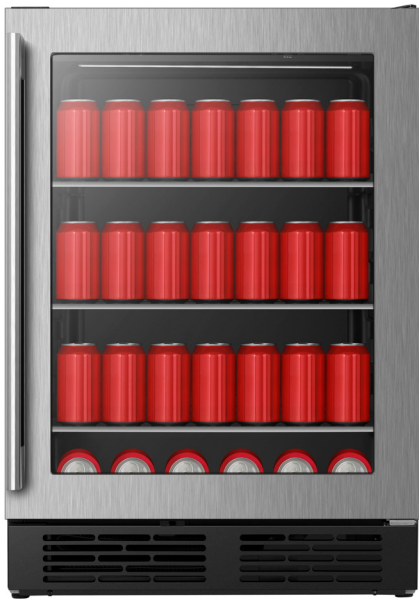

# CBC140SS3 24" BEVERAGE CENTER

## CONTROLS AND FUNCTIONS

Temperature zone(s)	Single zone
Temperature range	1-10°C
Configuration	Single door
Control	Electronic touch control
Door swing	Field reversible
Interior lighting	White LED
Product type	Beverage center
Shelves type	3 height-adjustable glass shelves
Door open alarm	Yes

## SPECIFICATIONS AND DIMENSIONS

Dimensions	23 1/2" (W) x 21 1/8" (D) x 34" (H)
Capacity	140 cans
Color cabinet	Black
Door finish	Stainless steel door
Glass door	UV tinted with Low-E Argon gas
Kick plate	Black
Handle	Tubular pro
Installation	Built-in or freestanding
Warranty	2 years parts and labor 5 years sealed system (parts only)
UPC Code	628173081055