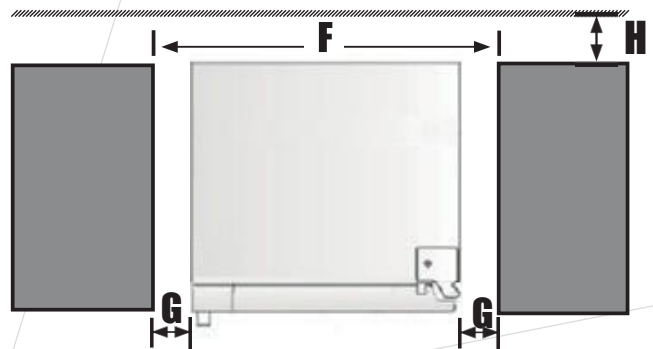

A	610mm (min.24")
B	610mm (24")
C	883mm (34 3/4")
D	152mm (6")
E	51mm (2") 25 mm (1") if electrical outlet is in adjacent cabinetry