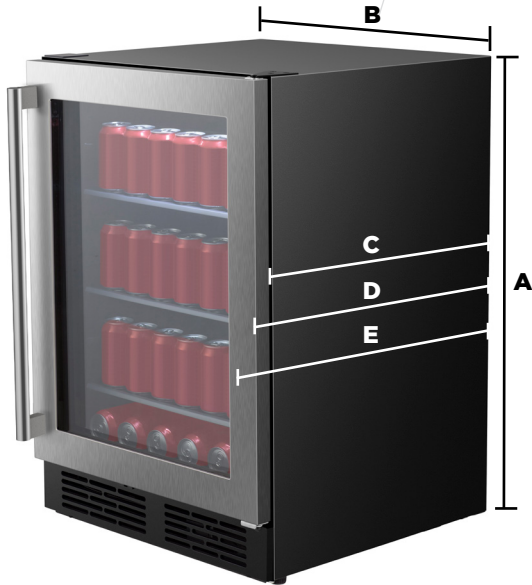

CBC140SS3 24" BEVERAGE CENTER

AVIVA

DIMENSIONS

Product dimension		Inches
A	Product height	34"
B	Product width	23 1/2"
C	Product depth (Excluding door)	21 1/16"
D	Product depth (Including door without handle)	23 1/2"
E	Product Depth (Including door and handle)	25 1/2"
Cabinet opening		
F	Width - Door flush installation	24"
Minimum Clearance		
G	Side clearance - Flush with door - Full door rotation	1/4"
H	Rear clearance	1"

INSTALLATION

Flush fit installation